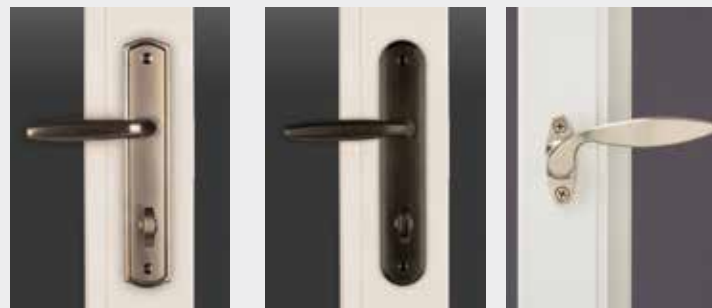

MERIDIAN INTERIOR HANDLE OIL RUBBED BRONZE

SIDELITE HANDLE BRUSHED CHROME

MASTRI INTERIOR HANDLE SATIN NICKEL